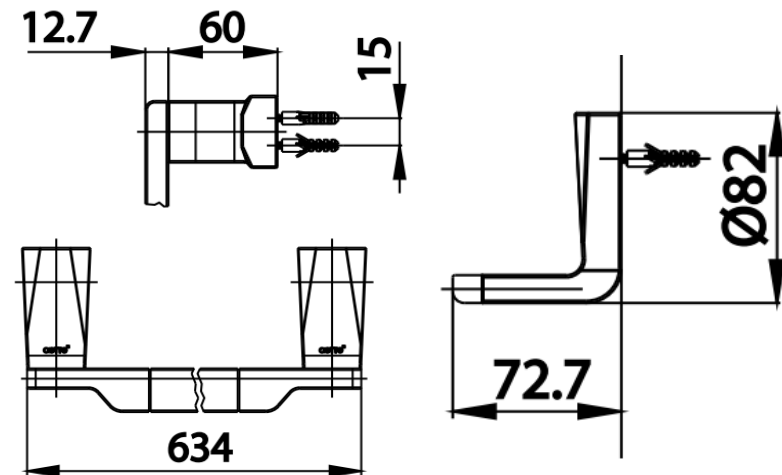

GLACIER ACCESSORIES

CT0112 TOWEL BAR 60 CM.
Barcode 8852410011389
Material No. Z235CT0112XXXXXX18

Selling Point

1. SOLID BRASS : Bathroom Accessories Made from high quality brass
2. Plated with nickel-chromium, for long last shine

Product characteristics

- pices/box : 7
- Inner box weight (Kg.) : 2
- Total box weight (Kg.) : 13

Recommended Usage

Install on wall to hang towel

Siam Sanitary Ware Co.,Ltd. / Siam Sanitary Fittings Co.,Ltd.