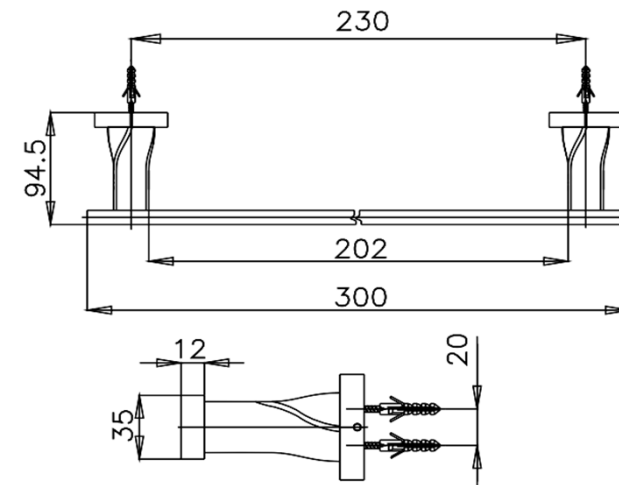

TWIST ACCESSORIES

CT0064#GR(HM) TOWEL BAR (GOLD) 30 CM.
Barcode 8852410064309
Material No. Z235CT0064GRHMXX19

Selling Point

1. SOLID BRASS : Bathroom Accessories Made from High Quality Brass
2. Extra Chrome : Plated with 8 Micron Nickel-Chromium

Product characteristics

- pices/box : 6
- Inner box weight (Kg.) : 1
- Total box weight (Kg.) : 9

Recommended Usage

Install on wall for to hang towel

Siam Sanitary Ware Co.,Ltd. / Siam Sanitary Fittings Co.,Ltd.