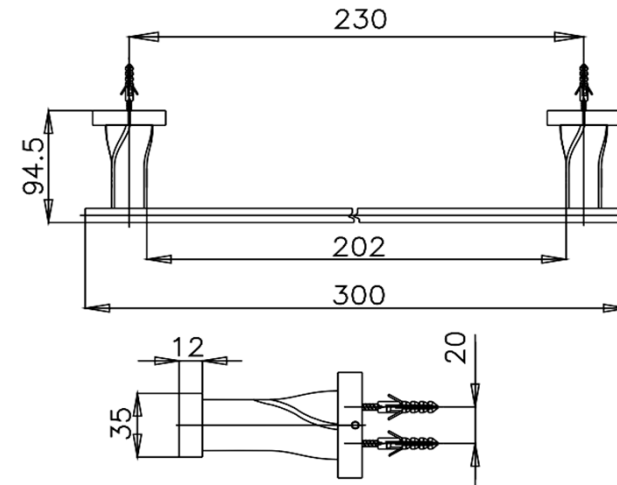

TWIST ACCESSORIES

CT0064#BL(HM) TOWEL BAR (BLACK) 30 CM.
Barcode 8852410064293
Material No. Z235CT0064BLHMXX15

Selling Point

1. SOLID BRASS : Bathroom Accessories Made from High Quality Brass
2. Extra Chrome : Plated with 8 Micron Nickel-Chromium

Product characteristics

- pices/box : 6
- Inner box weight (Kg.) : 1
- Total box weight (Kg.) : 9

Recommended Usage

Install on wall for to hang towel

Siam Sanitary Ware Co.,Ltd. / Siam Sanitary Fittings Co.,Ltd.