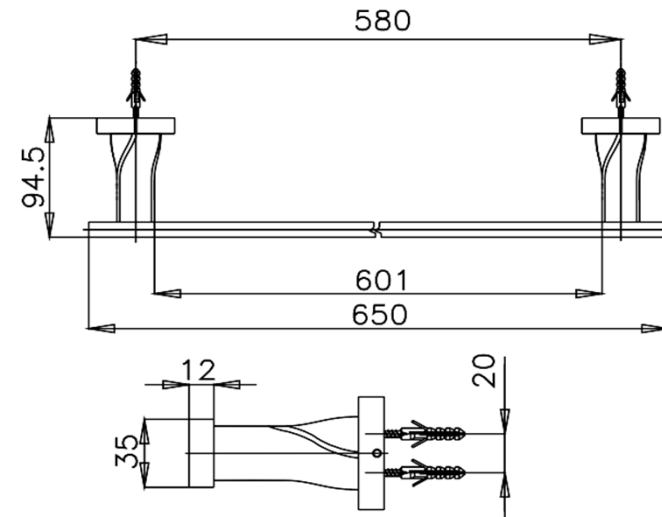

TWIST ACCESSORIES

CT0063#GR(HM) TOWEL BAR (GOLD) 65 CM.

Barcode 8852410063302

Material No. Z235CT0063GRHMXX19

Selling Point

1. SOLID BRASS : Bathroom Accessories Made from High Quality Brass
2. Extra Chrome : Plated with 8 Micron Nickel-Chromium

Product characteristics

- pices/box : 4
- Inner box weight (Kg.) : 2
- Total box weight (Kg.) : 9

Recommended Usage

Install on wall for to hang towel

Siam Sanitary Ware Co.,Ltd. / Siam Sanitary Fittings Co.,Ltd.