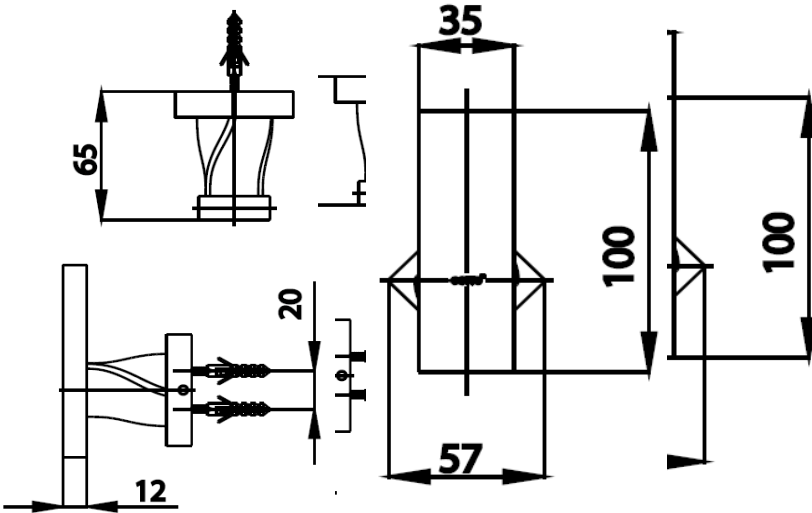

TWIST ACCESSORIES

CT0061#GR(HM) HOOK (GOLD)
Barcode 8852410061339
Material No. Z235CT0061GRHMXX19

Selling Point

1. SOLID BRASS : Bathroom Accessories Made from High Quality Brass
2. Extra Chrome : Plated with 8 Micron Nickel-Chromium

Product characteristics

- pices/box : 24
- Inner box weight (Kg.) : 1
- Total box weight (Kg.) : 14

Recommended Usage

Install on wall or door to hang towel

Siam Sanitary Ware Co.,Ltd. / Siam Sanitary Fittings Co.,Ltd.
 36/11 Viphavadee Rangsit Rd, Sanam Bin, Donmuang, Bangkok 10210. Thailand
 Tel : + 66 (0) 2973-5040-54
 Fax : + 66 (0) 2973-3470
www.cotto.co.th
 Export Department
 Tel : + 66 (0) 2973-5040-54
 Fax : + 66 (0) 2973-3472