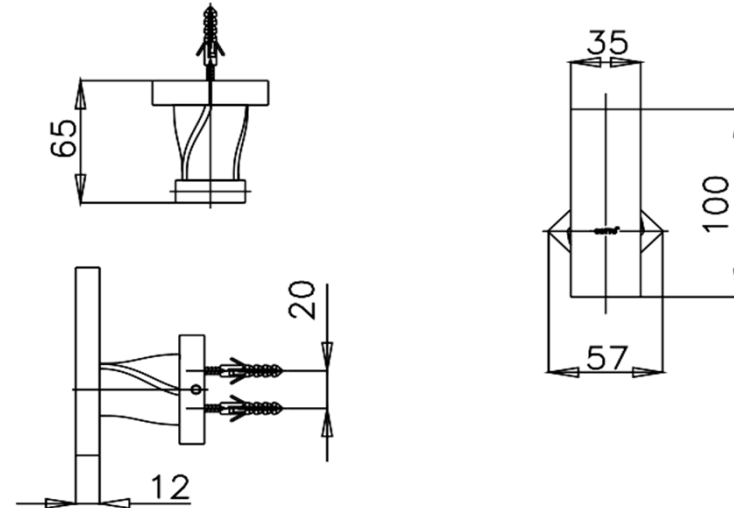

TWIST ACCESSORIES

CT0061(HM) ROBE HOOK
Barcode 8852410061261
Material No. Z235CT0061HMXXX18

Selling Point

1. SOLID BRASS : Bathroom Accessories, Made from high-quality brass
2. Extra Chrome : Plated with 8 Micron Nickel-Chromium

Product characteristics

- pices/box : 24
- Inner box weight (Kg.) : 1
- Total box weight (Kg.) : 14

Recommended Usage

Install on wall or door to hang towel

Siam Sanitary Ware Co.,Ltd. / Siam Sanitary Fittings Co.,Ltd.