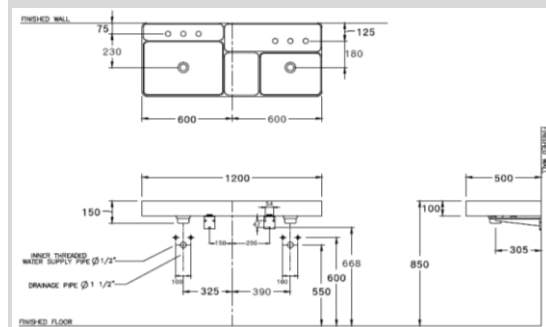

Scale Drawing

Description

Standard : TIS 791 - 2544
Basin : Wall Hung
Size : 1200 x 500 x 100 mm.

Features (Selling point)

- Patchwork Collection : The purity of ceramic sketches a new icon for the contemporary bathroom.
- A project defined by the minimalist touch of Piero Lissoni.
- Double Basin Wallhung / (Can be used with ceramic pedestal)