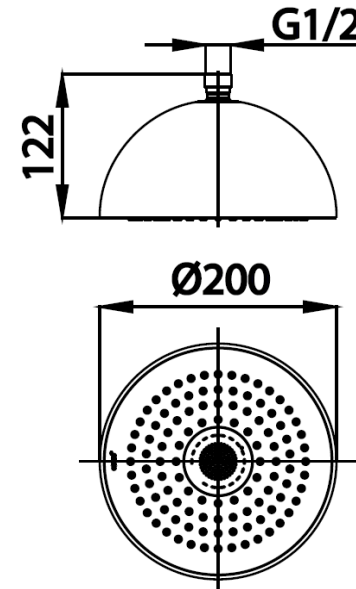

MUSE SERIES RAIN SHOWER

Z002V#GR RAIN SHOWER HEAR WITH BLUETOOTH SPEAKER(GOLD)
Barcode 8852410900461
Material No. Z234Z002VGRXXXXX19

จุดขาย

1. Play music through bluetooth connection with electronic device
2. Automatically answer phone calls after 3 rings.
3. Water Power Generator: generate power usage by itself.
4. Save power up to 5 minutes after usage (2 weeks)
5. Waterproof speaker and bluetooth
6. Made from ABS plastic, strong and durable.

Product Features

- piece/box : 4
- Include inner box weight (Kg) : 1
- Include outter box weight (Kg) : 3

Recommended Usage

Use with conceal valve
 Use with electronic device which able to connect to bluetooth
 Recommended water pressure 3 bar