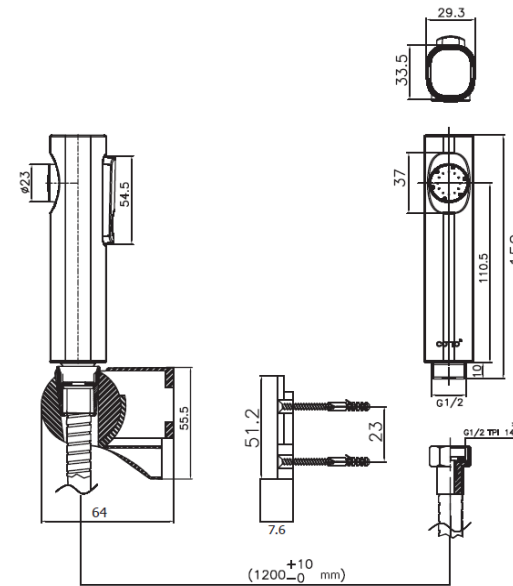

RINSING SPRAY

CT9911#CR(HM) RINSING SPRAY ABS PLATED CHROME

Barcode 8852410990233

Material No. Z236CT9911CRHMXX11

Selling Point

1. Made of ABS plastic
2. Chrome plating
3. Twist free 360

Product characteristics

- pices/box : 20
- Inner box weight (Kg.) : 0.5
- Total box weight (Kg.) : 10.0

Recommended Usage

Use As Spare Part To Connect With Rinsing Hose

Siam Sanitary Ware Co.,Ltd. / Siam Sanitary Fittings Co.,Ltd.