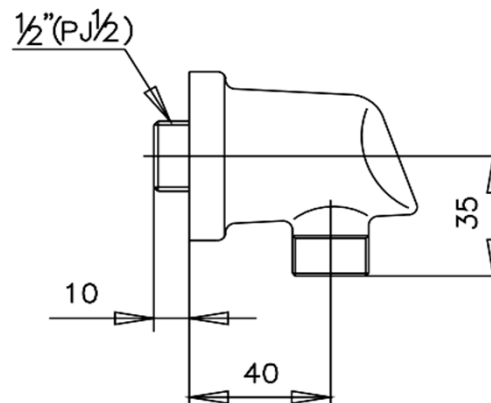

SHOWER&AC

CT600#WH(HM) SHOWER OUTLET(WHITE)
Barcode 8852410600279
Material No. Z234CT600WHHMXXX16

Selling Point

1. Extra Chrome : Plated with 8 Micron Nickel-Chromium

Product characteristics

- pices/box	:	20
- Inner box weight (Kg.)	:	0
- Total box weight (Kg.)	:	7

Recommended Usage

Install on wall to connect with hand shower

Siam Sanitary Ware Co.,Ltd. / Siam Sanitary Fittings Co.,Ltd.
 36/11 Viphavadee Rangsit Rd, Sanam Bin, Donmuang, Bangkok 10210. Thailand
 Tel : + 66 (0) 2973-5040-54
 Fax : + 66 (0) 2973-3470
www.cotto.co.th
 Export Department
 Tel : + 66 (0) 2973-5040-54
 Fax : + 66 (0) 2973-3472