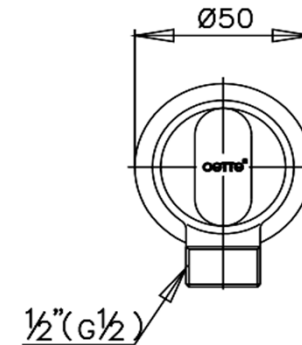

SHOWER&AC

CT600#WH(HM) SHOWER OUTLET(WHITE)
Barcode 8852410600279
Material No. Z234CT600WHHMXXX16

Selling Point

1. Extra Chrome : Plated with 8 Micron Nickel-Chromium

Product characteristics

- pices/box	:	20
- Inner box weight (Kg.)	:	0
- Total box weight (Kg.)	:	7

Recommended Usage

Install on wall to connect with hand shower

Siam Sanitary Ware Co.,Ltd. / Siam Sanitary Fittings Co.,Ltd.
36/11 Viphavadee Rangsit Rd, Sanam Bin, Donmuang, Bangkok 10210. Thailand
Tel : + 66 (0) 2973-5040-54
Fax : + 66 (0) 2973-3470
www.cotto.co.th
Export Department
Tel : + 66 (0) 2973-5040-54
Fax : + 66 (0) 2973-3472

Center	(Donmuang ,Bangkok)	: +66 (0) 2521-7777
East	(Chonburi)	: +66 (038) 416-222
North	(Chiangmai)	: +66 (053) 211-852
North East	(Khonkean)	: +66 (043) 220-555
South	(Phuket)	: +66 (076) 261-388

The company reserves the right to change any of the details in the document without prior notice