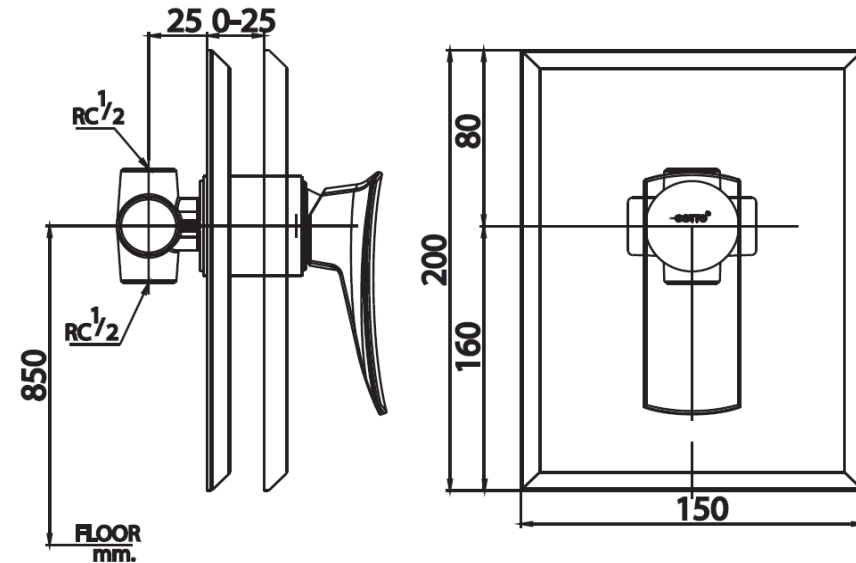

THANTARA Series

CT1223A#CG LEVER HANDLE CONCEALED STOP VALVE(CHROME&GOLD)
Barcode 8852410122399
Material No. Z231CT1223ACGXXX18

Selling Point

1. Extra Chrome : Nickel-chromium plated up to 8 micron.
2. COTTO CLEAN : Heavy metal substances control : Zinc, Lead, Cadmium and Copper
3. Unique design : inspire from Thai identity.

Product characteristics

- pices/box : 6
- Inner box weight (Kg.) : 1
- Total box weight (Kg.) : 9

Recommended Usage

Valve for Fixed Shower