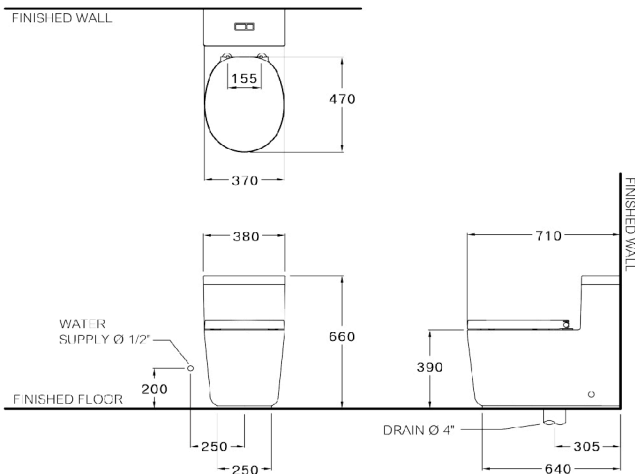

#### PRODUCT DESCRIPTION

- 1 piece closet
- Dimension : 380 x 710 x 660 mm
- Push button available in : Twilight gold & Estelle black.
- S-Trap