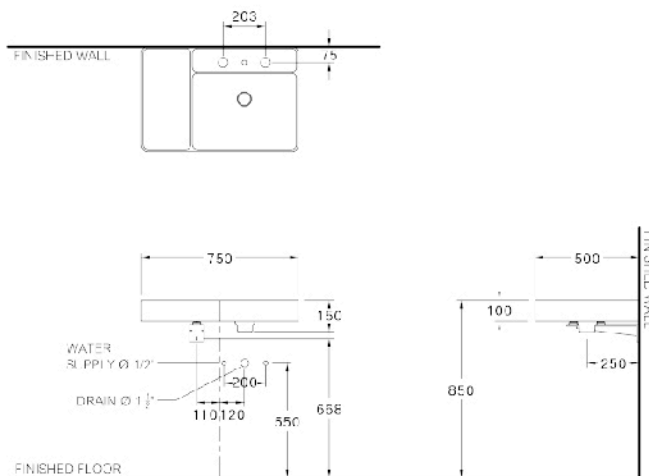

### PRODUCT DESCRIPTION

- Wash basin : Above counter
- Dimension : 750 x 500 x 100 mm.
- Standard faucet : None / 1 hole / 3 holes
- None : CPW0502 LAV.N/H
- 1 hole : CPW0502 LAV.1TH
- 3 holes : CPW0502 LAV.3/8