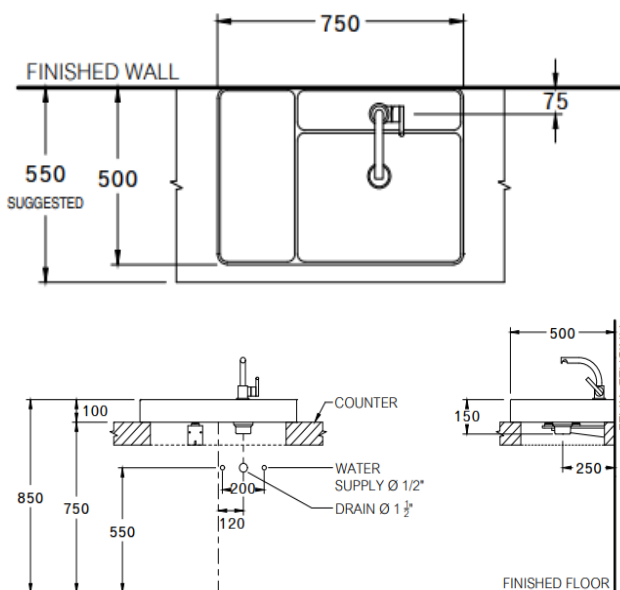

Product descriptions

- Material : Ceramic
- Installation style : Above counter
- Ware Size : 750 x 500 x 100 mm.
- Net Weight : 20.93 kg.
- Package Size : 545 x 825 x 205 mm.
- Gross weight : 24 kg.
- **Standard faucet hole : No faucet hole / 1 hole / 3 hole**
 - No faucet hole : CPW0500 QUIL 75A Lav. N/H
 - 1 hole : CPW0500 QUIL 75A Lav. 1TH
 - 3 hole : CPW0500 QUIL 75A Lav. 3/8