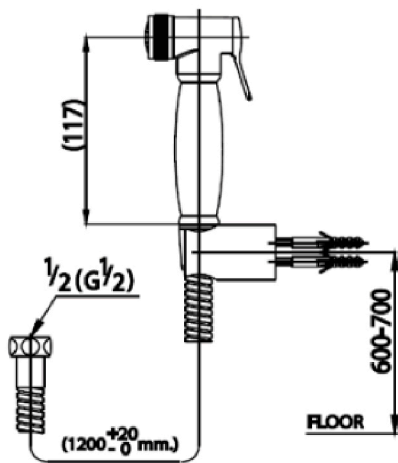

CPF982BR#GR2

BRASS RINSING SPRAY SET

ESTELLE BLACK

TWILIGHT GOLD

PRODUCT DESCRIPTION

- Fitting Accessories: Brass rinsing spray set
- Dimension: 117 x 600 - 700 mm.
(Depth x Recommended height for installation)
- Material: Brass