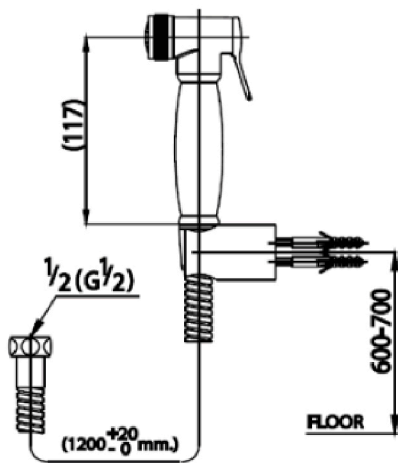

#### PRODUCT DESCRIPTION

- Fitting Accessories: Brass rinsing spray set
- Dimension: 117 x 600 - 700 mm.  
(Depth x Recommended height for installation)
- Material: Brass