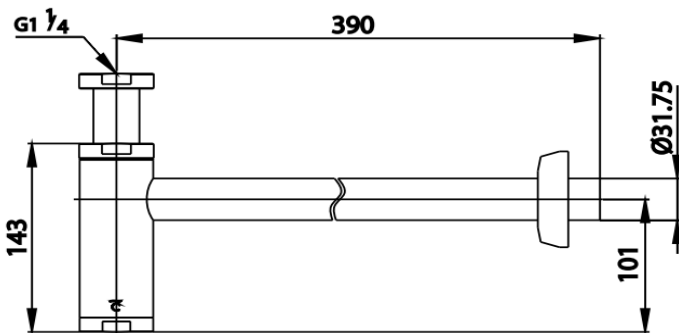

CPF685AX#GR2

39 CM. BASIN TRAP, CYLINDER SHAPE

Unique Selling Points (USPs)

- Brass material reflects the highest quality of product
- 2 exclusive colours for Premium Collection (Twilight gold, Estelle black)

Product description

Material : SOLID BRASS

Provided items

- 39 CM. BASIN TRAP, CYLINDER
- Installation manual

Warranty

- Warranty 1 year (Entire set)

Recommended Usage

Shall be installed with wash basin for drainage.