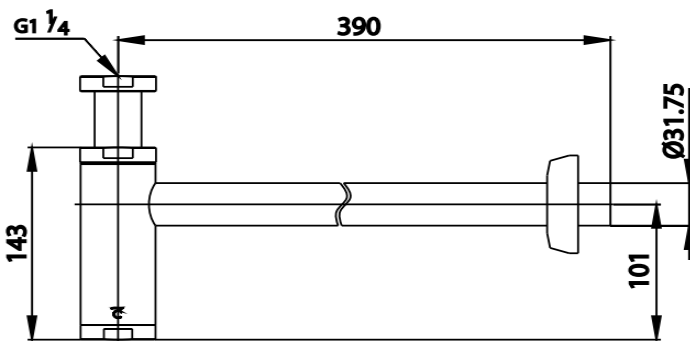

CPF685AX#BN2

39 CM. BASIN TRAP, CYLINDER SHAPE

Unique Selling Points (USPs)

- Brass material reflects the highest quality of product
- 2 exclusive colours for Premium Collection (Twilight gold, Estelle black)

Product description

Material : SOLID BRASS

Provided items

- 39 CM. BASIN TRAP, CYLINDER
- Installation manual

Warranty

- Warranty 1 year (Entire set)

Recommended Usage

Shall be installed with wash basin for drainage.