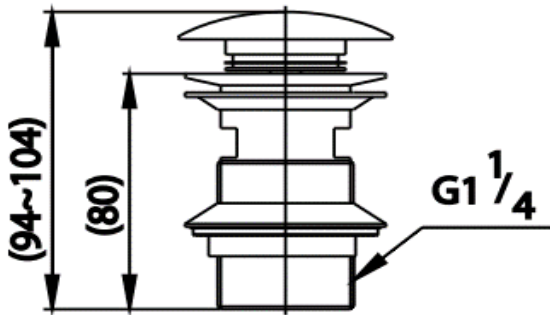

CPF 665#GR2

PLUG WASTE

Unique Selling Points (USPs)

- Brass material reflects the highest quality of product
- 2 exclusive colours for Premium Collection (Twilight gold, Estelle black)

Product description

Material : SOLID BRASS

Provided items

- PLUG WASTE
- Installation manual

Warranty

- Warranty 1 year (Entire set)

Recommended Usage

Shall be installed with wash basin for drainage.

Variety of colours