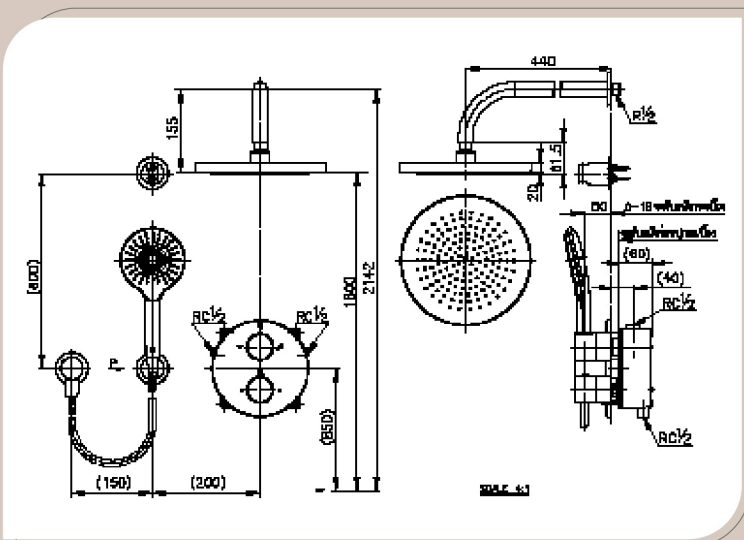

QUIL

THE WHOLENESS
OF TRANQUILITY

CPF 301H1H2#BN2

THERMOSTAT CONCEALED
SHOWER MIXER UNIT SET WITH
HAND SHOWER AND RAIN SHOWER

ESTELLE BLACK

TWILIGHT GOLD

PRODUCT DESCRIPTION

- Shower: Thermostat concealed shower mixer set with hand shower and rain shower.
- Dimension: 105 x 850 mm.
  (Depth x Recommended height for installation)
- Material: Brass

UNIQUE SELLING POINTS (USPs)

- Brass material reflects the highest quality of product
- 2 special colours to make a major premium impact and differentiate from others.
  (Twilight gold, Estelle black)
- Water temperature adjustment technology embedded in thermostat enables the temperature not to rise above 38 Celsius which may cause harmfulness to end-users.
- Water flow is silky smooth including the directions of water flow from hand and head showers are ergonomically comfortable to maximize the highest level of comfort for end-users.

PRODUCT RECOMMENDATIONS

PRODUCTS	CODE
1. Stainless floor drain/ square	CPF6403Z2P#GR2 / #BN2
2. Stainless rail floor drain (80 cms.)	CPF699Z1#GR2 / #BN2

Siam Sanitary Ware Industry Co., Ltd.
36/11 Vibhavadi-Rangsit Rd. Sanambin Don Muang,
Bangkok 10210

Tel : 02-521-7777, 02-963-5999