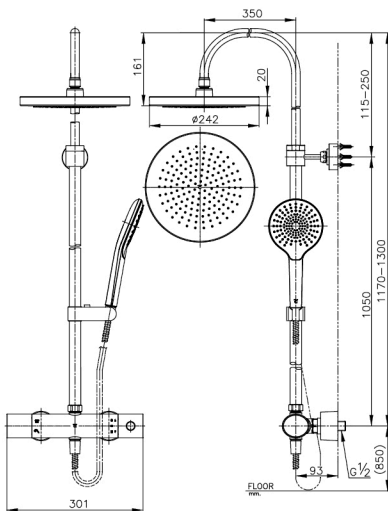

### PRODUCT DESCRIPTION

- Shower: Thermostat exposed shower mixer set with 1 function hand shower & 1 function rain shower set
- Dimension: 105 x 850 mm.  
(Depth x Recommended height for installation)
- Material: Brass

### PRODUCT RECOMMENDATIONS

PRODUCTS	CODE
1. Stainless floor drain/ square	CPF6403Z2P#GR2 / #BN2
2. Stainless rail floor drain (80 cms.)	CPF699Z1#GR2 / #BN2

CPF300H1H#BN2

CPF6403Z2P#GR2

CPF699Z1#GR2

Siam Sanitary Ware Industry Co., Ltd.  
36/11 Vibhavadi-Rangsit Rd. Sanambin Don Muang,  
Bangkok 10210