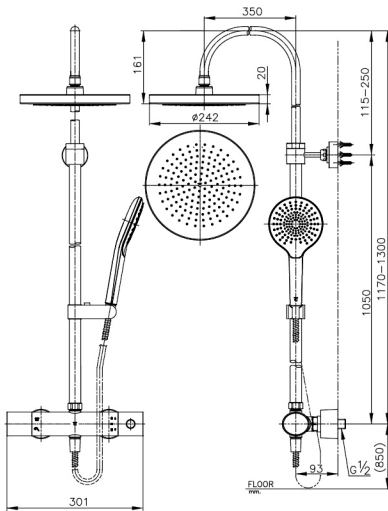

QUIL

THE WHOLENESS
OF TRANQUILITY

CPF 300H1H2#BN2

THERMOSTAT EXPOSED SHOWER MIXER
UBIT SET WITH 1 FUNCTION HAND
SHOWER 7 1 FUNCTION RAIN SHOWER SET

ESTELLE BLACK

TWILIGHT GOLD

PRODUCT DESCRIPTION

- Shower: Thermostat exposed shower mixer set with 1 function hand shower & 1 function rain shower set
- Dimension: 105 x 850 mm.
(Depth x Recommended height for installation)
- Material: Brass

UNIQUE SELLING POINTS (USPs)

- Brass material reflects the highest quality of product
- 2 special colours to make a major premium impact and differentiate from others.
(Twilight gold, Estelle black)
- Water temperature adjustment technology embedded in thermostat enables the temperature not to rise above 38 Celsius which may cause harmfulness to end-users.
- Water flow is silky smooth including the directions of water flow from hand and head showers are ergonomically comfortable to maximize the highest level of comfort for end-users.

PRODUCT RECOMMENDATIONS

PRODUCTS	CODE
1. Stainless floor drain/ square	CPF6403Z2P#GR2 / #BN2
2. Stainless rail floor drain (80 cms.)	CPF699Z1#GR2 / #BN2

CPF300H1H2#GR2

CPF6403Z2P#BN2

CPF699Z1#BN2

Siam Sanitary Ware Industry Co., Ltd.
36/11 Vibhavadi-Rangsit Rd. Sanambin Don Muang,
Bangkok 10210