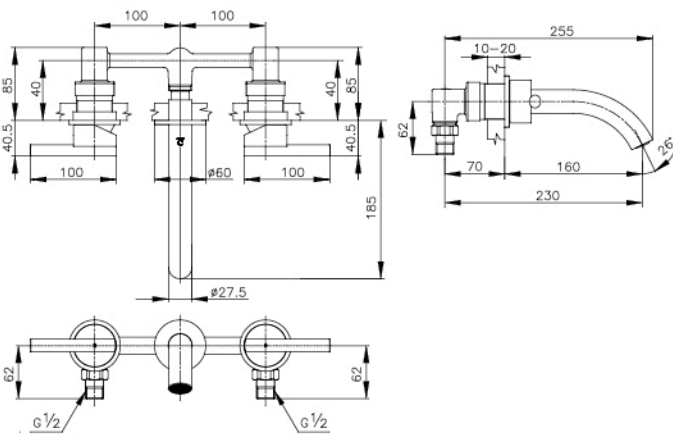

## CPF203A#GR2

3 HOLE 8" BASIN MIXER FAUCET

ESTELLE BLACK

TWILIGHT GOLD

### PRODUCT DESCRIPTION

- Faucet: 3 HOLE 8" BASIN MIXER FAUCET
- Material: Brass