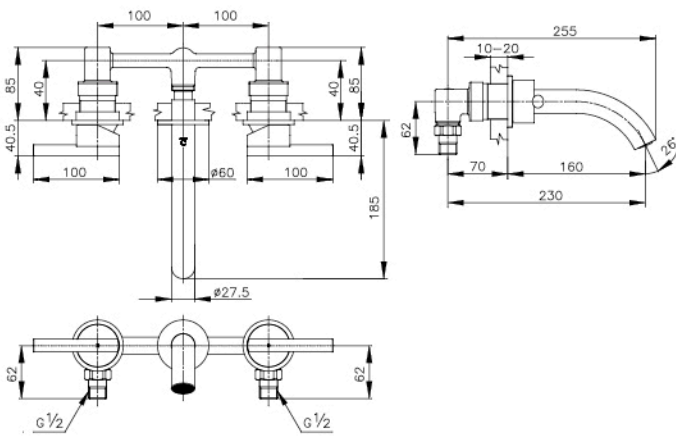

CPF203A#BN2

3 HOLE 8" BASIN MIXER FAUCET

ESTELLE BLACK

TWILIGHT GOLD

PRODUCT DESCRIPTION

- Faucet: 3 HOLE 8" BASIN MIXER FAUCET
- Material: Brass

UNIQUE SELLING POINTS (USPs)

- Brass material reflects the highest quality of product.
- 2 special colours to make a major premium impact and differentiate from others. (Twilight gold, Estelle black)
- Significant colour plating technique provides more superior extraordinary shiny and outstanding look than others.
- Improved aerator delivers smoother water flow which reflects the premium quality of product.
- Smoother cartridge offers a premium feeling throughout product's life cycle.

PRODUCT RECOMMENDATIONS

PRODUCTS	CODE
1. QUIL Wash basin 75A Lav.	CPW0500 / CPW0501
2. QUIL Wash basin 120A Lav.	CPW0502

CPF203A#GR2

CPW0500 MTP

CPF203A#BN2

CPW0501 MDG

CPF203A#BN2

CPW0502 MWH