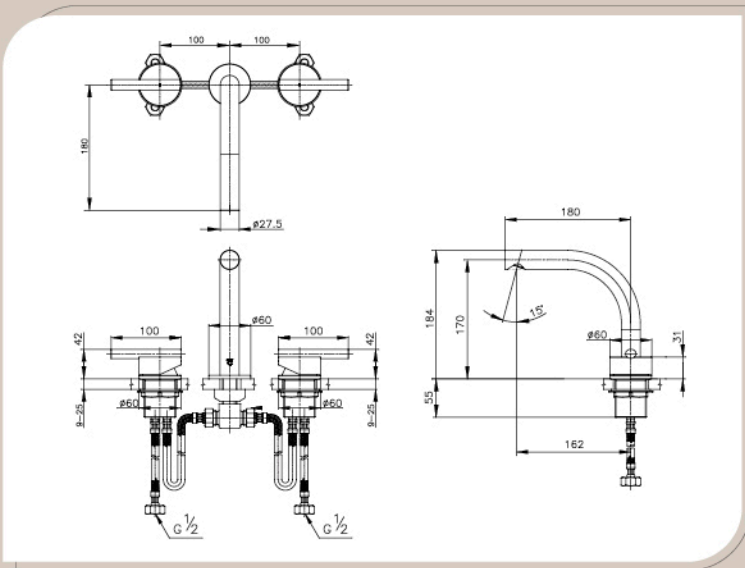

CPF202A#GR2

3 HOLE 8" BASIN MIXER FAUCET

ESTELLE BLACK

TWILIGHT GOLD

PRODUCT DESCRIPTION

- Faucet: 3 HOLE 8" BASIN MIXER FAUCET
- Material: Brass

UNIQUE SELLING POINTS (USPs)

- Brass material reflects the highest quality of product.
- 2 special colours to make a major premium impact and differentiate from others. (Twilight gold, Estelle black)
- Significant colour plating technique provides more superior extraordinary shiny and outstanding look than others.
- Improved aerator delivers smoother water flow which reflects the premium quality of product.
- Smoother cartridge offers a premium feeling throughout product's life cycle.

PRODUCT RECOMMENDATIONS

PRODUCTS	CODE
1. QUIL Wash basin 75A Lav.	CPW0500 / CPW0501
2. QUIL Wash basin 120A Lav.	CPW0502

Siam Sanitary Ware Industry Co., Ltd.
36/11 Vibhavadi-Rangsit Rd. Sanambin Don Muang,
Bangkok 10210
Tel : 02-521-7777, 02-963-5999