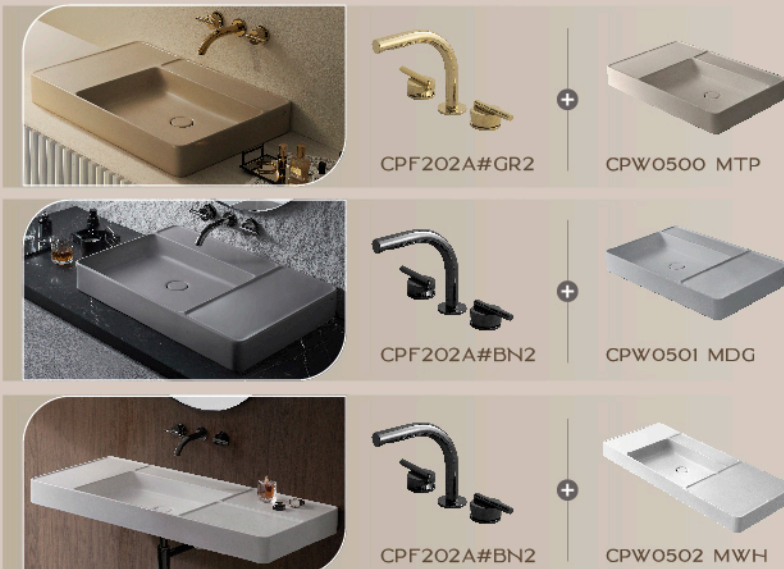

CPF202A#GR2

3 HOLE 8" BASIN MIXER FAUCET

ESTELLE BLACK

TWILIGHT GOLD

PRODUCT DESCRIPTION

- Faucet: 3 HOLE 8" BASIN MIXER FAUCET
- Material: Brass

UNIQUE SELLING POINTS (USPs)

- Brass material reflects the highest quality of product.
- 2 special colours to make a major premium impact and differentiate from others. (Twilight gold, Estelle black)
- Significant colour plating technique provides more superior extraordinary shiny and outstanding look than others.
- Improved aerator delivers smoother water flow which reflects the premium quality of product.
- Smoother cartridge offers a premium feeling throughout product's life cycle.

PRODUCT RECOMMENDATIONS

PRODUCTS	CODE
1. QUIL Wash basin 75A Lav.	CPW0500 / CPW0501
2. QUIL Wash basin 120A Lav.	CPW0502

Siam Sanitary Ware Industry Co., Ltd.
36/11 Vibhavadi-Rangsit Rd. Sanambin Don Muang,
Bangkok 10210
Tel : 02-521-7777, 02-963-5999