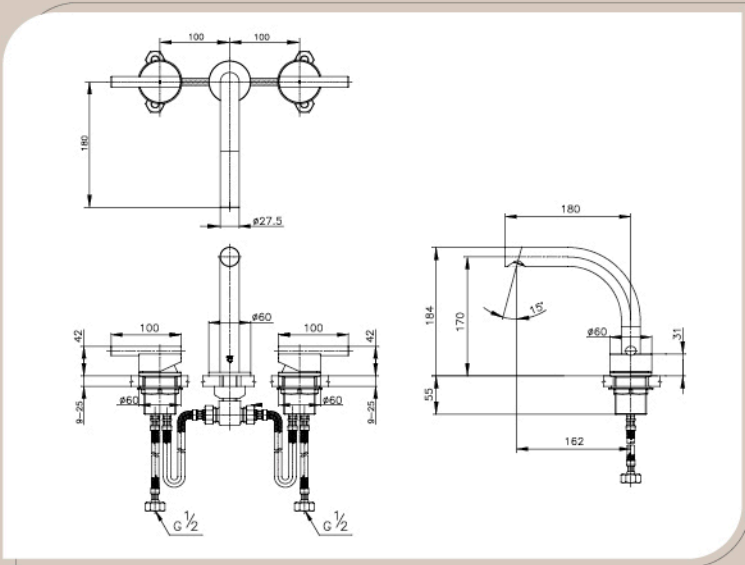

CPF202A#BN2

3 HOLE 8" BASIN MIXER FAUCET

ESTELLE BLACK

TWILIGHT GOLD

PRODUCT DESCRIPTION

- Faucet: 3 HOLE 8" BASIN MIXER FAUCET
- Material: Brass

UNIQUE SELLING POINTS (USPs)

- Brass material reflects the highest quality of product.
- 2 special colours to make a major premium impact and differentiate from others. (Twilight gold, Estelle black)
- Significant colour plating technique provides more superior extraordinary shiny and outstanding look than others.
- Improved aerator delivers smoother water flow which reflects the premium quality of product.
- Smoother cartridge offers a premium feeling throughout product's life cycle.

PRODUCT RECOMMENDATIONS

PRODUCTS	CODE
1. QUIL Wash basin 75A Lav.	CPW0500 / CPW0501
2. QUIL Wash basin 120A Lav.	CPW0502

Siam Sanitary Ware Industry Co., Ltd.
36/11 Vibhavadi-Rangsit Rd. Sanambin Don Muang,
Bangkok 10210