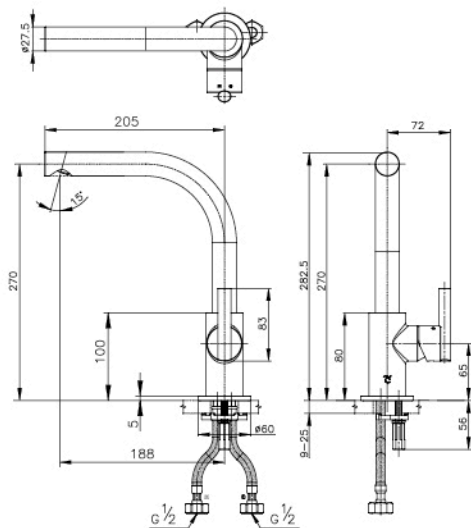

CPF200AY#BN2

LEVER HANDLE BASIN
MIXER FAUCET (TALL-BODY)

ESTELLE BLACK

TWILIGHT GOLD

PRODUCT DESCRIPTION

- Faucet: Lever handle mixer faucet
- Material: Brass

UNIQUE SELLING POINTS (USPs)

- Brass material reflects the highest quality of product.
- 2 special colours to make a major premium impact and differentiate from others. (Twilight gold, Estelle black)
- Significant colour plating technique provides more superior extraordinary shiny and outstanding look than others.
- Improved aerator delivers smoother water flow which reflects the premium quality of product.
- Smoother cartridge offers a premium feeling throughout product's life cycle.

PRODUCT RECOMMENDATIONS

PRODUCTS	CODE
1. QUIL Wash basin 75A Lav.	CPW0500 / CPW0501
2. QUIL Wash basin 120A Lav.	CPW0502

CPF200AY#GR2

CPW0500 MTP

CPF200AY#BN2

CPW0501 MDG

CPF200AY#BN2

CPW0502 MWH