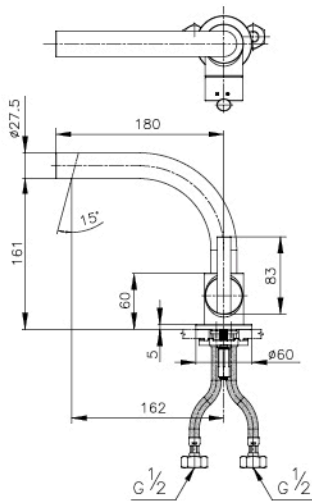

CPF200A#GR2

LEVER HANDLE BASIN
MIXER FAUCET

ESTELLE BLACK

TWILIGHT GOLD

PRODUCT DESCRIPTION

- Faucet: Lever handle mixer faucet
- Material: Brass

UNIQUE SELLING POINTS (USPs)

- Brass material reflects the highest quality of product.
- 2 special colours to make a major premium impact and differentiate from others. (Twilight gold, Estelle black)
- Significant colour plating technique provides more superior extraordinary shiny and outstanding look than others.
- Improved aerator delivers smoother water flow which reflects the premium quality of product.
- Smoother cartridge offers a premium feeling throughout product's life cycle.

CPF200A#GR2

CPW0500 MTP

CPF200A#BN2

CPW0501 MDG

CPF200A#BN2

CPW0502 MWH

PRODUCT RECOMMENDATIONS

PRODUCTS	CODE
1. QUIL Wash basin 75A Lav.	CPW0500 / CPW0501
2. QUIL Wash basin 120A Lav.	CPW0502