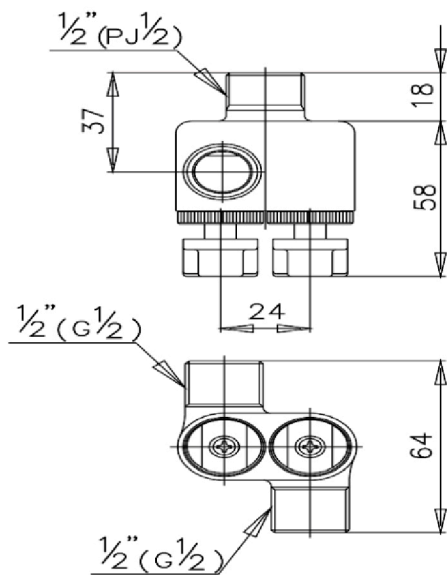

CPF198#GR2

STOP VALVE 2-WAY

ESTELLE BLACK

TWILIGHT GOLD

PRODUCT DESCRIPTION

- Fitting Accessories : Stop Valve 2 Way
- Dimension : 64 x 76 mm. (Width x Height)
- Material : Brass

UNIQUE SELLING POINTS (USPs)