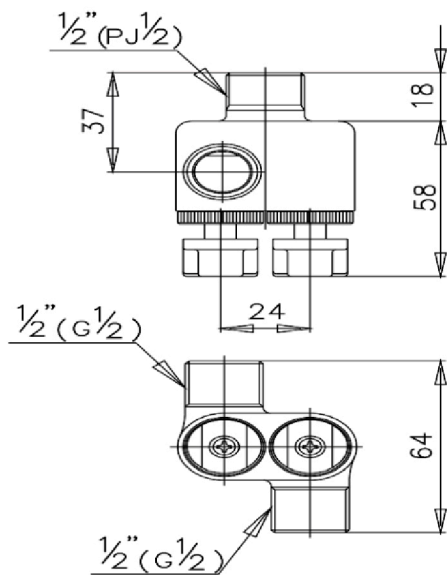

QUIL

THE WHOLENESS
OF TRANQUILITY

CPF198#BN2

STOP VALVE 2-WAY

ESTELLE BLACK

TWILIGHT GOLD

PRODUCT DESCRIPTION

- Fitting Accessories : Stop Valve 2 Way
- Dimension : 64 x 76 mm. (Width x Height)
- Material : Brass