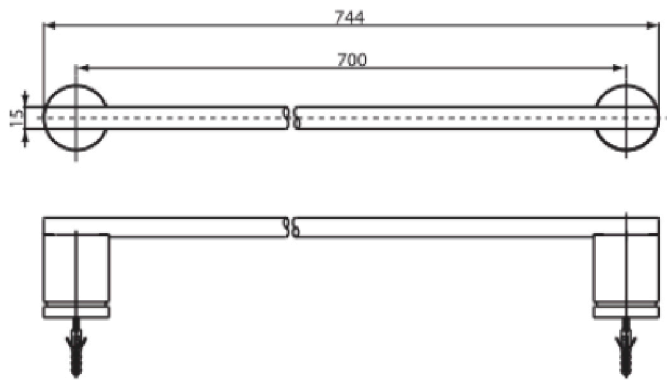

CPF003#GR2

TOWEL BAR

ESTELLE BLACK

TWILIGHT GOLD

PRODUCT DESCRIPTION

- Bathroom Accessories: Towel bar
- Dimension: 744 x 15 mm. (Length x Height)
- Material: Brass

UNIQUE SELLING POINTS (USPs)

- Brass material reflects the highest quality of product.
- 2 special colours to make a major premium impact and differentiate from others. (Twilight gold, Estelle black)
- Modern & minimal design gives product a bold and premium look.