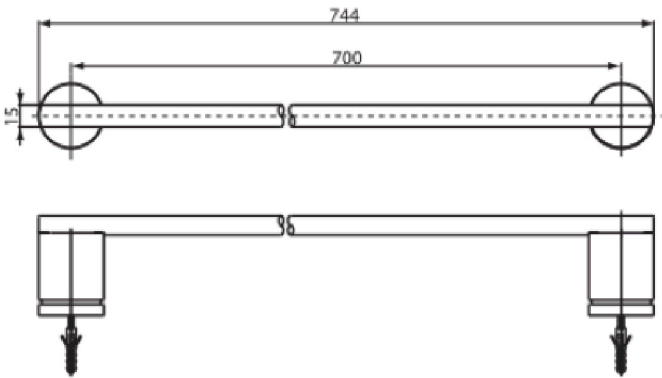

PRODUCT RECOMMENDATIONS

PRODUCTS	CODE
1. Holder	CPF001#GR2 / #BN2
2. Towel bar	CPF002#GR2 / #BN2