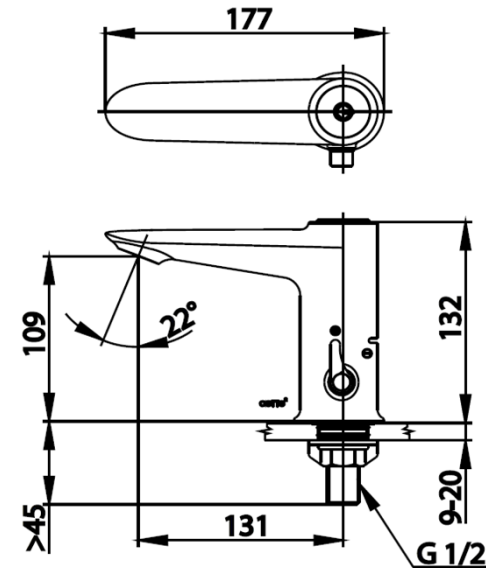

SWITCH Series

CT1128A BASIN FAUCET WITH SWITCH BUTTON FUNCTION

Barcode 8852410112338

Material No. Z231CT1128AXXXX11

Selling Point

1. COTTO CLEAN : Metal Contaminant-Controlled (Lead, Cadmium, Copper, Zinc)
2. Extra Chrome : Plated with 8 Micron Nickel-Chromium

Product characteristics

- pices/box : 6
- Inner box weight (Kg.) : 2
- Total box weight (Kg.) : 26

Recommended Usage

Install on 1 hole basin or counter for countertop basin

Siam Sanitary Ware Co.,Ltd. / Siam Sanitary Fittings Co.,Ltd.

36/11 Viphavadee Rangsit Rd, Sanam Bin, Donmuang, Bangkok 10210. Thailand

Tel : + 66 (0) 2973-5040-54

Fax : + 66 (0) 2973-3470

www.cotto.co.th

Export Department

Tel : + 66 (0) 2973-5040-54

Fax : + 66 (0) 2973-3472

Center	(Donmuang ,Bangkok)	: +66 (0) 2521-7777
East	(Chonburi)	: +66 (038) 416-222
North	(Chiangmai)	: +66 (053) 211-852
North East	(Khonkean)	: +66 (043) 220-555
South	(Phuket)	: +66 (076) 261-388

The company reserves the right to change any of the details in the document without prior notice